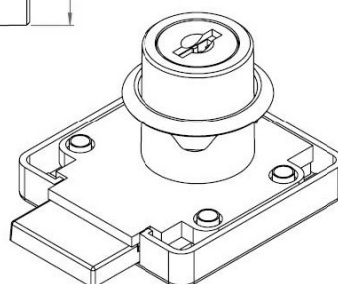

PRODUCT SHEET

Description:

Rim Lock 850, $\varnothing 19 \times 22 \text{mm}$, Drawer, Brass Pl, CK SISO, KA D20

Item number:

14.01.068-0

Units	Box	Carton	HS Code	Barcode
Pcs.	12	192	8301300000	
				5704866032544

SISO A/S

Mileparken 11
DK-2740 Skovlunde
Denmark
VAT: DK 24786013

Phone +45 45 830 900

www.siso.dk
siso@siso.dk

Danske Bank
Nytorv Branch
Copenhagen
SWIFT: DABADKKK

Account no.
4180 3112 112936
IBAN Account
DK7230003112112936